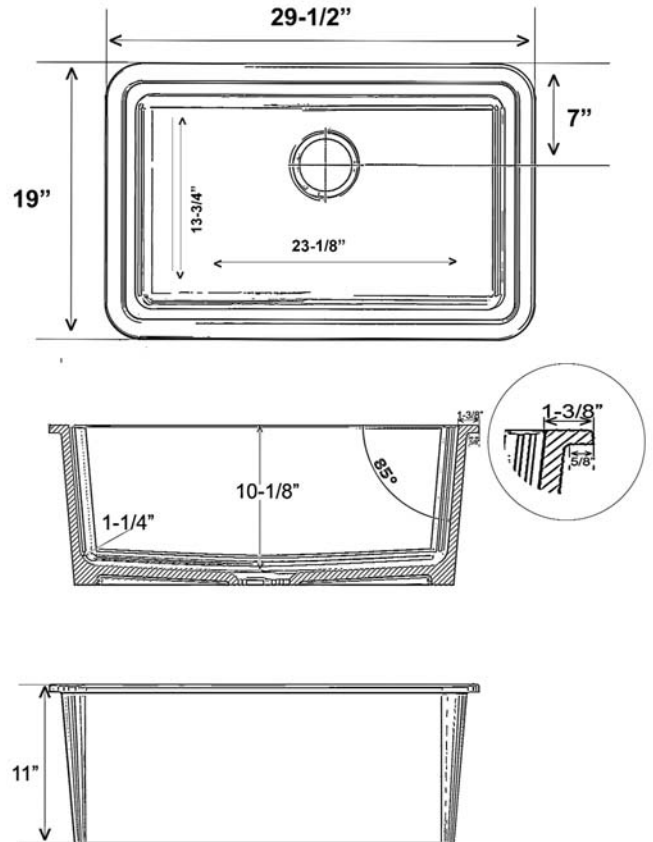

# 30" PIERINA KITCHEN SINK

Cat. No.  
KS30

W: 29-1/2"  
D: 19"  
H: 11"

Front View

Side View

Close-up of Barclay logo

Front view of Barclay logo

## Interior Dimensions:

Top: 26-3/4" x 16-1/4"  
Bottom: 23-1/8" x 13-3/4"  
Basin Depth: 10-1/8"

## Features:

- ▶ Made in Italy
- ▶ Constructed of fine Fire Clay for durability
- ▶ No faucet holes
- ▶ Center drain is 3-1/2"
- ▶ Can be used in undercounter or drop-in installations
- ▶ Garbage disposals can be used with this sink
- ▶ Features Barclay logo
- ▶ Bottom of back wall to center of drain: 4-1/2"

## Colors:

WH White

Dimensions of fixture are nominal and may vary within the range of tolerances established by ANSI Standard A112.19.9. Dimensions and specifications subject to change without notice.