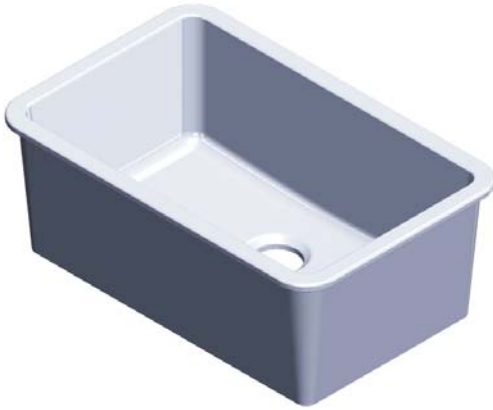

# 30" PIERINA KITCHEN SINK

Cat. No.  
KS30

W: 29-1/2"  
D: 19"  
H: 11"

Front View

Side View

Close-up of Barclay logo

Front view of Barclay logo

## Interior Dimensions:

Top: 26-3/4" x 16-1/4"  
Bottom: 23-1/8" x 13-3/4"  
Basin Depth: 10-1/8"

## Features:

- ▶ Made in Italy
- ▶ Constructed of fine Fire Clay for durability
- ▶ No faucet holes
- ▶ Center drain is 3-1/2"
- ▶ Can be used in undercounter or drop-in installations
- ▶ Garbage disposals can be used with this sink
- ▶ Features Barclay logo
- ▶ Bottom of back wall to center of drain: 4-1/2"